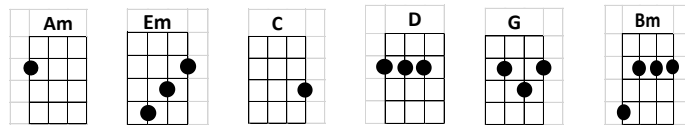

And I Love Her

INTRO: Am //// Em //// Am //// Em ////

Am Em Am Em
I give her all my love That's all I do
Am Em C D
And if you saw my love You'd love her too
G
I love her

Am Em Am Em
She gives me everything And tender - ly
Am Em C D
The kiss my lover brings She brings to me
G //// ////
And I love her

Em D Em Bm
A love like ours will never die
Em Bm D
As long as I have you near me

Am Em Am Em
Bright are the stars that shine Dark is the sky
Am Em C D
I know this love of mine Will never die
G //// ////
And I love her

INTERLUDE:

Am//// Em//// Am//// Em//// Am//// Em////

C//// D//// G//// ////

And I Love Her - pg. 2

Am Em Am Em
Bright are the stars that shine Dark is the sky
Am Em C D
I know this love of mine Will never die
 G//// /
And I love her