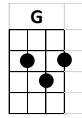

# Bad Moon Rising

INTRO: C G  
Don't go 'round tonight It's bound to take your life  
D7 C G//// /////  
There's a bad moon on the rise

G D7 C G  
I see a bad moon a-rising  
D7 C G  
I see trouble on the way  
D7 C G  
I see earth - quakes and lightnin'  
D7 C G//// /////  
I see bad times to-day

C  
Don't go 'round tonight  
G  
It's bound to take your life  
D7 C G//// /////  
There's a bad moon on the rise

D7 C G  
I hear hurri - canes a-blowing  
D7 C G  
I know the end is coming soon  
D7 C G  
I fear rivers over - flowing  
D7 C G//// /////  
I hear the voice of rage and ruin

## Bad Moon Rising - pg. 2

INTERLUDE: G D7 C G  
I see a bad moon a-rising  
D7 C G  
I see trouble on the way  
D7 C G  
I see earth - quakes and lightnin'  
D7 C G//// //

I see bad times to-day

C  
Don't go 'round tonight  
G  
It's bound to take your life  
D7 C G//// //

C  
Oh, don't go 'round tonight  
G  
It's bound to take your life  
D7 C G  
There's a bad moon on the rise

C  
Don't go 'round tonight  
G  
It's bound to take your life  
D7 C G //// D7 //// G /

There's a bad moon on the rise