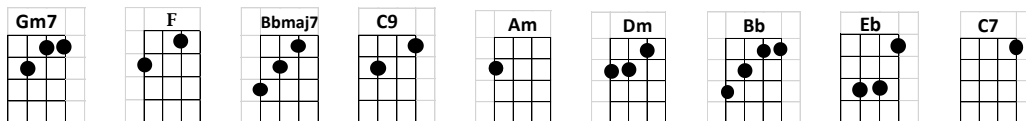

# By The Time I Get to Phoenix

## INTRO:

Dm Gm7 Bb Eb C7

Cause I've left that girl so many times be-fore

Gm7 F  
By the time I get to Phoenix... she'll be rising

Gm7 F  
She'll find the note I left hanging on her door

Bbmaj7 C9  
She'll laugh when she reads the part

Bbmaj7 C9 Am Dm  
She'll cry just to think I'd really leave her

Gm7 C7 F  
Though time and time I've tried to tell her so

Bbmaj7 Gm7 A D///// ///// /  
She just didn't know I would really go