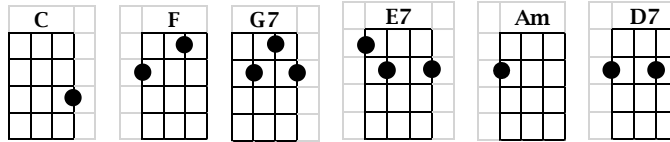

Hello Mary Lou

INTRO: D7 G7 C// F// C////
So hel-lo Mary Lou Goodbye heart

C F
Hel-lo Mary Lou Goodbye heart
C G7
Sweet Mary Lou I'm so in love with you
C E7 Am
I knew Mary Lou We'd never part
D7 G7 C// F// C////
So hel-lo Mary Lou Goodbye heart

C
You passed me by one sunny day
F
Flashed those big brown eyes my way
C G7
And ooh I wanted you forever more
C
Now I'm not one that gets around
F
I swear my feet stuck to the ground
C G7 C// F// C////
And though I never did meet you be-fore

F
I said, Hello Mary Lou Goodbye heart
C G7
Sweet Mary Lou I'm so in love with you
C E7 Am
I knew Mary Lou We'd never part
D7 G7 C// F// C////
So hel-lo Mary Lou Goodbye heart

Hello Mary Lou - pg. 2

INTERLUDE:

C F
Hel-lo Mary Lou Goodbye heart
C G7
Sweet Mary Lou I'm so in love with you
C E7 Am
I knew Mary Lou We'd never part
D7 G7 C// F// C////
So hel-lo Mary Lou Goodbye heart

C
I saw your lips I heard your voice
F
Be-lieve me I just had no choice
C G7
Wild horses couldn't make me stay a-way
C
I thought about a moonlit night
F
Arms around you, good an' tight
C G7 C// F// C////
That's all I had to see for me to say