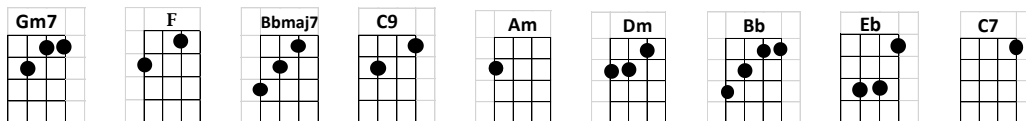

By The Time I Get to Phoenix

INTRO:

Dm Gm7 Bb Eb C7

Cause I've left that girl so many times be-fore

Gm7 F
By the time I get to Phoenix... she'll be rising

Gm7 F
She'll find the note I left hanging on her door

Bbmaj7 C9
She'll laugh when she reads the part

Am Dm
that says I'm leaving

Gm7 Bb Eb C7
Cause I've left that girl so many times be-fore

Gm7 F
By the time I make Albuquerque she'll be working

Gm7 F
She'll probably stop at lunch and give me a call

Bbmaj7 C9 Am Dm
But she'll just hear that phone keep on ringing

Gm7 Bb Eb C7
Off the wall that's all

Gm7 F
By the time I make Oklahoma she'll be sleeping

Gm7 F
She'll turn softly and call my name out low

Bbmaj7 C9 Am Dm
She'll cry just to think I'd really leave her

Gm7 C7 F
Though time and time I've tried to tell her so

Bbmaj7 Gm7 A D//// // /
She just didn't know I would really go