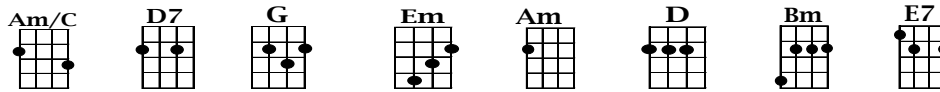

# Rainbow Connection

INTRO: Am/C                      D7                      G/// Em/// Am/// D///  
**The lovers, the dreamers and me**

G                      Em                      Am/C                      D  
Why are there so many songs about rainbows  
G                                      Em      C      D      G                                      Em  
And what's on the other side      Rainbows are visions  
Am/C                      D                                      G                                      Em                      C  
They're only illusions      And rainbows have nothing to hide  
C  
So we've been told and some chose to believe it  
Bm  
But I know they're wrong wait and see

Am/C                                      D                                      Bm                      E7  
Someday we'll find it      The Rainbow Connection  
Am/C                                      D7                                      G///      Em///      Am///      D///  
The lovers, the dreamers and me

## Rainbow Connection - pg. 2

G                    Em                    Am/C                    D  
Have you been fast asleep And have you heard voices,  
G                    Em                    C                    D                    G                    Em                    Am/C  
I've heard them calling my name                    Is this the sweet sound that calls  
D                    G                    Em                    C  
The young sailors                    The voice might be one and the same  
C  
I've heard it too many times to ignore it  
Bm  
It's something that I'm supposed to be