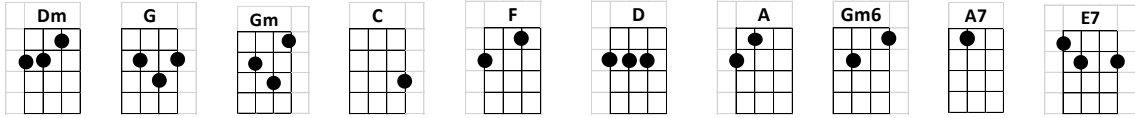

Sealed with a Kiss

INTRO: Dm//// ////

Dm G Gm Dm
 Though we've got to say good-bye for the summer

Gm C F
 Darling, I promise you this

D Gm A Dm//// A7 Dm
 I'll send you all my love every-day in a letter Sealed with a kiss

G Gm Dm Gm C F
 Yes, it's gonna be a cold, lonely summer But I'll fill the emp-tiness

D Gm C A Dm Gm6//
 I'll send you all my dreams every-day in a letter

A7 Dm
 Sealed with a kiss

G Dm G Dm
 I'll see you in the sunlight I'll hear your voice everywhere
G Dm E7 A7/
 I'll run to tenderly hold you But darling you won't be there

TACET G Gm Dm
 I don't want to say good-bye for the summer

Gm C F
 Knowing the love we'll miss

D Gm C Dm//// A7
 Oh, let us make a pledge to meet in Sep-tember

Dm// Gm// C Dm// Gm// C D~~~
 Sealed with a kiss Sealed with a kiss Sealed with a kiss