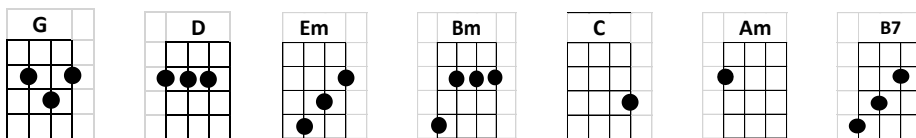

Let It Be Me

INTRO: C//// G//// C//// G//// ////

G D Em Bm
 I bless the day I found you I want to stay around you
 C G C G//// ////
 And so I beg you Let it be me

G D Em Bm
 Don't take this heaven from one If you must cling to someone
 C G C G//// ////
 Now and for-ever Let it be me

C Bm C G
 Each time we meet love I find com-plete love
 Am Bm C B7//// D////
 Without your sweet love What would life be

G D Em Bm
 I bless the day I found you I want to stay around you
 C G C G//// ////
 And so I beg you Let it be me

Let It Be Me - page 2

G D Em Bm
Don't take this heaven from one If you must cling to someone
C G C G //// ////
Now and for-ever Let it be me

C Bm C G
Each time we meet love I find com-plete love
Am Bm C B7 //// D ////
Without your sweet love What would life be