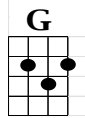

King of The Road

INTRO:

D D7 G A7 D//// ////
I'm a man of means by no means, king of the road

D G A7 D
Trailer for sale or rent, rooms to let, fifty cents.

G A7
No phone, no pool, no pets, I ain't got no cigarettes

D G
Ah but... two hours of pushin' broom buys a

A7 D
eight by twelve four-bit room

D7 G A7// TACET D////
I'm a man of means by no means, king of the road.

D G A7 D
Third boxcar, midnight train, destination, Bangor, Maine.
G

Old worn out suit and shoes,
A7

I don't pay no union dues,
D G A7 D
I smoke old stogies I have found... short, but not too big around
D7 G A7// TACET D////
I'm a man of means by no means, king of the road.

G
I know every engineer on every train,
A7 D
All of their children and all of their names

G
And every handout in every town
A7
And every lock that ain't locked when no one's around

I sing.....