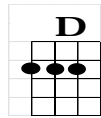

King of The Road

INTRO:

D D7 G A7 D//// ////
I'm a man of means by no means, king of the road

D G A7 D
Trailer for sale or rent, rooms to let, fifty cents.

G A7
No phone, no pool, no pets, I ain't got no cigarettes

D G
Ah but... two hours of pushin' broom buys a

A7 D
eight by twelve four-bit room

D7 G A7// TACET D////
I'm a man of means by no means, king of the road.

D G A7 D
Third boxcar, midnight train, destination, Bangor, Maine.
G

Old worn out suit and shoes,
A7

I don't pay no union dues,
D G A7 D
I smoke old stogies I have found... short, but not too big around
D7 G A7// TACET D////
I'm a man of means by no means, king of the road.

G
I know every engineer on every train,
A7 D
All of their children and all of their names

G
And every handout in every town
A7
And every lock that ain't locked when no one's around

I sing.....