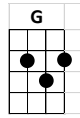

Bad Moon Rising

INTRO: C G
Don't go 'round tonight It's bound to take your life
(COME IN)
D7 C G//// /////
There's a bad moon on the rise

G D7 C G
I see a bad moon a-rising
D7 C G
I see trouble on the way
D7 C G
I see earth - quakes and lightnin'
D7 C G//// /////
I see bad times to-day

C
Don't go 'round tonight
G
It's bound to take your life
D7 C G//// /////
There's a bad moon on the rise

D7 C G
I hear hurri - canes a-blowing
D7 C G
I know the end is coming soon
D7 C G
I fear rivers over - flowing
D7 C G//// /////
I hear the voice of rage and ruin

C
Don't go 'round tonight
G
It's bound to take your life
D7 C G//// /////
There's a bad moon on the rise

Bad Moon Rising - pg. 2

INTERLUDE: G D7 C G
I see a bad moon a-rising
D7 C G
I see trouble on the way
D7 C G
I see earth - quakes and lightnin'
D7 C G//// //

One eye is taken for an eye

C
Oh, don't go 'round tonight
G
It's bound to take your life
D7 C G
There's a bad moon on the rise

C
Don't go 'round tonight
G
It's bound to take your life
D7 C G //// D7 //// G /