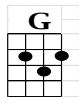

PUT A LITTLE LOVE IN YOUR HEART

INTRO: G//// //

C

Think of your fellow man Lend him a helping hand

F

C

Put a little love in your heart

You see it's getting late oh, please don't hesitate

C

Put a little love in your heart

If you want the world to know We won't let hatred grow

F

C

Put a little love in your heart

And the world (and the world) will be a better place

All the world (all the world) will be a better place

Put a little love in your heart (The Ukulele way)

F

C

Put a little love in your heart (It's up to you)

F

C

Put a little love in your heart (C'mon and..)

F

C

Put a little love in your heart (You've got to..)

FADE:

F

C

Put a little love in your heart

F

C