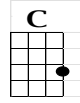

PUT A LITTLE LOVE IN YOUR HEART

INTRO: G//// //

C

Think of your fellow man Lend him a helping hand

F

C

Put a little love in your heart

You see it's getting late oh, please don't hesitate

C

Put a little love in your heart

If you want the world to know We won't let hatred grow

F

C

Put a little love in your heart

And the world (and the world) will be a better place

All the world (all the world) will be a better place

Put a little love in your heart (The Ukulele way)

F

C

Put a little love in your heart (It's up to you)

F

C

Put a little love in your heart (C'mon and..)

F

C

Put a little love in your heart (You've got to..)

FADE:

F

C

Put a little love in your heart

F

C