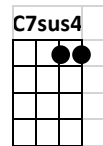

Tears in Heaven

INTRO: F// C// Dm// F// Bb// C7sus4/ C7/ F////

F C Dm F Bb F C Am/C / C7* /
Would you know my name If I saw you in heaven?

F C Dm F Bb F C Am/C / C7* /
Would it be the same If I saw you in heaven?

Dm A Cm6 D Gm7 C7sus4
I must be strong and carry on 'Cause I know I don't be - long

F C// Dm// F// Bb// C7sus4/ C7/ F////
here in heaven

F C Dm F Bb F C Am/C / C7* /
 Would you hold my hand If I saw you in heaven?
 F C Dm F Bb F C Am/C / C7* /
 Would you help me stand If I saw you in heaven?

Dm A Cm6 D Gm7 C7sus4
 I'll find my way through night and day 'Cause I know I just can't stay
 F C// Dm// F// Bb// C7sus4/ C7/ F////
 here in heaven

Ab Gm7 Fm Bb Eb Gm// Cm//
Time can bring you down, time can bend your knees
Ab Gm7 Fm Bb Eb Gm7 C // Am/C / C7* /
Time can break your heart, have you begging please, begging please

F C Dm F Bb F C Am/C / C7* /
 Would you know my name If I saw you in heaven?
 F C Dm F Bb F C Am/C / C7* /
 Would it be the same If I saw you in heaven?

Dm **A** **Cm6** **D** **Gm7** **C7sus4**
I must be strong and carry on 'Cause I know I don't be - long
F **C//** **Dm//** **F//** **Gm7** **C7sus4**
here in heaven 'Cause I know I don't be - long
F **C//** **Dm//** **F//** **Bb//** **C7sus4/** **C7/** **F/**
here in heaven