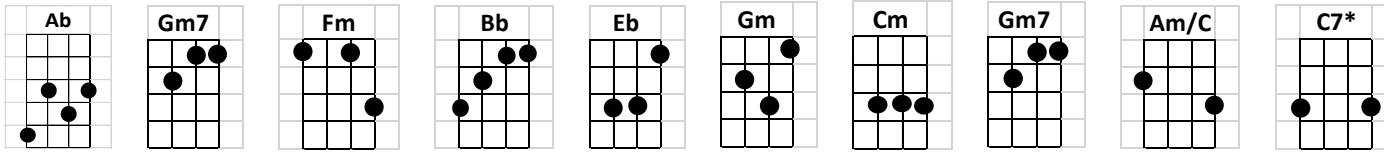

Tears in Heaven

INTRO: F// C// Dm// F// Bb// C7sus4/ C7/ F////

F C Dm F Bb F C Am/C / C7* /
Would you know my name If I saw you in heaven?

F C Dm F Bb F C Am/C / C7* /
Would it be the same If I saw you in heaven?

Dm A Cm6 D Gm7 C7sus4
I must be strong and carry on 'Cause I know I don't be - long

F C// Dm// F// Bb// C7sus4/ C7/ F////
here in heaven

F C Dm F Bb F C Am/C / C7* /
 Would you hold my hand If I saw you in heaven?
 F C Dm F Bb F C Am/C / C7* /
 Would you help me stand If I saw you in heaven?

Dm A Cm6 D Gm7 C7sus4
 I'll find my way through night and day 'Cause I know I just can't stay
 F C// Dm// F// Bb// C7sus4/ C7/ F////
 here in heaven

Ab Gm7 Fm Bb Eb Gm// Cm//
Time can bring you down, time can bend your knees
Ab Gm7 Fm Bb Eb Gm7 C // Am/C / C7* /
Time can break your heart, have you begging please, begging please

F C Dm F Bb F C Am/C / C7* /
 Would you know my name If I saw you in heaven?
 F C Dm F Bb F C Am/C / C7* /
 Would it be the same If I saw you in heaven?

Dm **A** **Cm6** **D** **Gm7** **C7sus4**
I must be strong and carry on 'Cause I know I don't be - long
F **C//** **Dm//** **F//** **Gm7** **C7sus4**
here in heaven 'Cause I know I don't be - long
F **C//** **Dm//** **F//** **Bb//** **C7sus4/** **C7/** **F/**
here in heaven