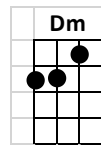

Tears in Heaven

INTRO: F// C// Dm// F// Bb// C7sus4/ C7/ F////

F C Dm F Bb F C Am/C / C7* /
Would you know my name If I saw you in heaven?

F C Dm F Bb F C Am/C / C7* /
Would it be the same If I saw you in heaven?

Dm A Cm6 D Gm7 C7sus4
I must be strong and carry on 'Cause I know I don't be - long

F C// Dm// F// Bb// C7sus4/ C7/ F////
here in heaven

F C Dm F Bb F C Am/C / C7* /
 Would you hold my hand If I saw you in heaven?
 F C Dm F Bb F C Am/C / C7* /
 Would you help me stand If I saw you in heaven?

Dm A Cm6 D Gm7 C7sus4
 I'll find my way through night and day 'Cause I know I just can't stay
 F C// Dm// F// Bb// C7sus4/ C7/ F////
 here in heaven

Ab Gm7 Fm Bb Eb Gm// Cm//
Time can bring you down, time can bend your knees
Ab Gm7 Fm Bb Eb Gm7 C // Am/C / C7* /
Time can break your heart, have you begging please, begging please

F C Dm F Bb F C Am/C / C7* /
 Would you know my name If I saw you in heaven?
 F C Dm F Bb F C Am/C / C7* /
 Would it be the same If I saw you in heaven?

Dm **A** **Cm6** **D** **Gm7** **C7sus4**
I must be strong and carry on 'Cause I know I don't be - long
F **C//** **Dm//** **F//** **Gm7** **C7sus4**
here in heaven 'Cause I know I don't be - long
F **C//** **Dm//** **F//** **Bb//** **C7sus4/** **C7/** **F/**
here in heaven