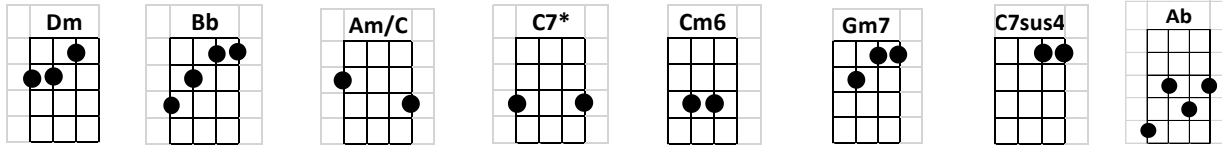

Tears in Heaven

INTRO: F// C// Dm// F// Bb// C7sus4/ C7/ F////

F C Dm F Bb F C Am/C / C7* /
Would you know my name If I saw you in heaven?

F C Dm F Bb F C Am/C / C7* /
Would it be the same If I saw you in heaven?

Dm A Cm6 D Gm7 C7sus4
I must be strong and carry on 'Cause I know I don't be - long

F C// Dm// F// Bb// C7sus4/ C7/ F////
here in heaven

F C Dm F Bb F C Am/C / C7* /
 Would you hold my hand If I saw you in heaven?
 F C Dm F Bb F C Am/C / C7* /
 Would you help me stand If I saw you in heaven?

Dm A Cm6 D Gm7 C7sus4
 I'll find my way through night and day 'Cause I know I just can't stay
 F C// Dm// F// Bb// C7sus4/ C7/ F////
 here in heaven

Ab Gm7 Fm Bb Eb Gm// Cm//
Time can bring you down, time can bend your knees
Ab Gm7 Fm Bb Eb Gm7 C // Am/C / C7* /
Time can break your heart, have you begging please, begging please

F C Dm F Bb F C Am/C / C7* /
 Would you know my name If I saw you in heaven?
 F C Dm F Bb F C Am/C / C7* /
 Would it be the same If I saw you in heaven?

Dm **A** **Cm6** **D** **Gm7** **C7sus4**
I must be strong and carry on 'Cause I know I don't be - long
F **C//** **Dm//** **F//** **Gm7** **C7sus4**
here in heaven 'Cause I know I don't be - long
F **C//** **Dm//** **F//** **Bb//** **C7sus4/** **C7/** **F/**
here in heaven