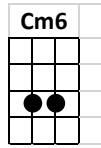

Dm   **A**   **Cm6**   **D**   **Gm7**   **C7sus4**
I must be strong and carry on 'Cause I know I don't be - long
F   **C//** **Dm//** **F//**   **Gm7**   **C7sus4**
here in heaven 'Cause I know I don't be - long
F   **C//** **Dm//** **F//** **Bb//** **C7sus4/** **C7/** **F/**
here in heaven