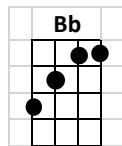

Tears in Heaven

INTRO: F// C// Dm// F// Bb// C7sus4/ C7/ F////

F C Dm F Bb F C Am/C / C7* /
Would you know my name If I saw you in heaven?

F C Dm F Bb F C Am/C / C7* /
Would it be the same If I saw you in heaven?

Dm A Cm6 D Gm7 C7sus4
I must be strong and carry on 'Cause I know I don't be - long

F C// Dm// F// Bb// C7sus4/ C7/ F////
here in heaven

F C Dm F Bb F C Am/C / C7* /
 Would you hold my hand If I saw you in heaven?
 F C Dm F Bb F C Am/C / C7* /
 Would you help me stand If I saw you in heaven?

Dm A Cm6 D Gm7 C7sus4
 I'll find my way through night and day 'Cause I know I just can't stay
 F C// Dm// F// Bb// C7sus4/ C7/ F////
 here in heaven

Ab Gm7 Fm Bb Eb Gm// Cm//
Time can bring you down, time can bend your knees
Ab Gm7 Fm Bb Eb Gm7 C // Am/C / C7* /
Time can break your heart, have you begging please, begging please

F C Dm F Bb F C Am/C / C7* /
 Would you know my name If I saw you in heaven?
 F C Dm F Bb F C Am/C / C7* /
 Would it be the same If I saw you in heaven?

Dm **A** **Cm6** **D** **Gm7** **C7sus4**
I must be strong and carry on 'Cause I know I don't be - long
F **C//** **Dm//** **F//** **Gm7** **C7sus4**
here in heaven 'Cause I know I don't be - long
F **C//** **Dm//** **F//** **Bb//** **C7sus4/** **C7/** **F/**
here in heaven