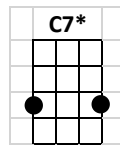

Tears in Heaven

INTRO: F// C// Dm// F// Bb// C7sus4/ C7/ F////

F C Dm F Bb F C Am/C / C7* /
Would you know my name If I saw you in heaven?

F C Dm F Bb F C Am/C / C7* /
Would it be the same If I saw you in heaven?

Dm A Cm6 D Gm7 C7sus4
I must be strong and carry on 'Cause I know I don't be - long

F C// Dm// F// Bb// C7sus4/ C7/ F////
here in heaven

F C Dm F Bb F C Am/C / C7* /
 Would you hold my hand If I saw you in heaven?
 F C Dm F Bb F C Am/C / C7* /
 Would you help me stand If I saw you in heaven?

Dm A Cm6 D Gm7 C7sus4
 I'll find my way through night and day 'Cause I know I just can't stay
 F C// Dm// F// Bb// C7sus4/ C7/ F////
 here in heaven

Ab Gm7 Fm Bb Eb Gm// Cm//
Time can bring you down, time can bend your knees
Ab Gm7 Fm Bb Eb Gm7 C // Am/C / C7* /
Time can break your heart, have you begging please, begging please

F C Dm F Bb F C Am/C / C7* /
 Would you know my name If I saw you in heaven?
 F C Dm F Bb F C Am/C / C7* /
 Would it be the same If I saw you in heaven?

Dm **A** **Cm6** **D** **Gm7** **C7sus4**
I must be strong and carry on 'Cause I know I don't be - long
F **C//** **Dm//** **F//** **Gm7** **C7sus4**
here in heaven 'Cause I know I don't be - long
F **C//** **Dm//** **F//** **Bb//** **C7sus4/** **C7/** **F/**
here in heaven