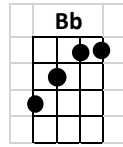

Tears in Heaven

INTRO: F// C// Dm// F// Bb// C7sus4/ C7/ F////

F C Dm F Bb F C Am/C / C7* /
Would you know my name If I saw you in heaven?

F C Dm F Bb F C Am/C / C7* /
Would it be the same If I saw you in heaven?

Dm A Cm6 D Gm7 C7sus4
I must be strong and carry on 'Cause I know I don't be - long

F C// Dm// F// Bb// C7sus4/ C7/ F////
here in heaven

F C Dm F Bb F C Am/C / C7* /
 Would you hold my hand If I saw you in heaven?
 F C Dm F Bb F C Am/C / C7* /
 Would you help me stand If I saw you in heaven?

Dm A Cm6 D Gm7 C7sus4
 I'll find my way through night and day 'Cause I know I just can't stay
 F C// Dm// F// Bb// C7sus4/ C7/ F////
 here in heaven

Ab Gm7 Fm Bb Eb Gm// Cm//
Time can bring you down, time can bend your knees
Ab Gm7 Fm Bb Eb Gm7 C // Am/C / C7* /
Time can break your heart, have you begging please, begging please

INTERLUDE: F// C// Dm// F// Bb// F// C// Am/C/ C7*/

F// C// Dm// F// Bb// F// C// Am/C/ C7*/

Dm A Cm6 D Gm7 C7sus4
 Beyond the door there's peace I'm sure And I know there'll be no more
 F C// Dm// F// Bb// C7sus4/ C7/ F////
 tears in heaven