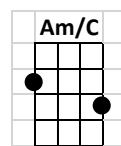

Tears in Heaven

INTRO: F// C// Dm// F// Bb// C7sus4/ C7/ F////

F C Dm F Bb F C Am/C / C7* /
Would you know my name If I saw you in heaven?

F C Dm F Bb F C Am/C / C7* /
Would it be the same If I saw you in heaven?

Dm A Cm6 D Gm7 C7sus4
I must be strong and carry on 'Cause I know I don't be - long

F C// Dm// F// Bb// C7sus4/ C7/ F////
here in heaven

F C Dm F Bb F C Am/C / C7* /
 Would you hold my hand If I saw you in heaven?
 F C Dm F Bb F C Am/C / C7* /
 Would you help me stand If I saw you in heaven?

Dm A Cm6 D Gm7 C7sus4
 I'll find my way through night and day 'Cause I know I just can't stay
 F C// Dm// F// Bb// C7sus4/ C7/ F////
 here in heaven

Ab Gm7 Fm Bb Eb Gm// Cm//
Time can bring you down, time can bend your knees
Ab Gm7 Fm Bb Eb Gm7 C // Am/C / C7* /
Time can break your heart, have you begging please, begging please

F C Dm F Bb F C Am/C / C7* /
 Would you know my name If I saw you in heaven?
 F C Dm F Bb F C Am/C / C7* /
 Would it be the same If I saw you in heaven?

Dm **A** **Cm6** **D** **Gm7** **C7sus4**
I must be strong and carry on 'Cause I know I don't be - long
F **C//** **Dm//** **F//** **Gm7** **C7sus4**
here in heaven 'Cause I know I don't be - long
F **C//** **Dm//** **F//** **Bb//** **C7sus4/** **C7/** **F/**
here in heaven