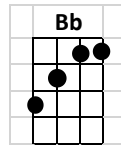

Dm   **A**   **Cm6**   **D**   **Gm7**   **C7sus4**
I must be strong and carry on 'Cause I know I don't be - long
F   **C//** **Dm//** **F//**   **Gm7**   **C7sus4**
here in heaven 'Cause I know I don't be - long
F   **C//** **Dm//** **F//** **Bb//** **C7sus4/** **C7/** **F/**
here in heaven