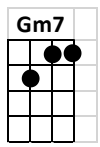

Tears in Heaven

INTRO: F// C// Dm// F// Bb// C7sus4/ C7/ F////

F C Dm F Bb F C Am/C / C7* /
Would you know my name If I saw you in heaven?

F C Dm F Bb F C Am/C / C7* /
Would it be the same If I saw you in heaven?

Dm A Cm6 D Gm7 C7sus4
I must be strong and carry on 'Cause I know I don't be - long

F C// Dm// F// Bb// C7sus4/ C7/ F////
here in heaven

F C Dm F Bb F C Am/C / C7* /
 Would you hold my hand If I saw you in heaven?
 F C Dm F Bb F C Am/C / C7* /
 Would you help me stand If I saw you in heaven?

Dm A Cm6 D Gm7 C7sus4
 I'll find my way through night and day 'Cause I know I just can't stay
 F C// Dm// F// Bb// C7sus4/ C7/ F////
 here in heaven

Ab Gm7 Fm Bb Eb Gm// Cm//
Time can bring you down, time can bend your knees
Ab Gm7 Fm Bb Eb Gm7 C // Am/C / C7* /
Time can break your heart, have you begging please, begging please

INTERLUDE: F// C// Dm// F// Bb// F// C// Am/C/ C7*/

F// C// Dm// F// Bb// F// C// Am/C/ C7*/

Dm A Cm6 D Gm7 C7sus4
 Beyond the door there's peace I'm sure And I know there'll be no more
 F C// Dm// F// Bb// C7sus4/ C7/ F////
 tears in heaven