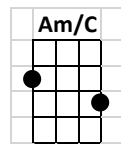

Dm   A   Cm6   D   Gm7   C7sus4
Beyond the door there's peace I'm sure   And I know there'll be no more
          F   C// Dm// F// Bb// C7sus4/ C7/ F////
tears in heaven

F   C   Dm   F   Bb   F   C   Am/C / C7* /
Would you know my name   If I saw you in heaven?
F   C   Dm   F   Bb   F   C   Am/C / C7* /
Would it be the same   If I saw you in heaven?