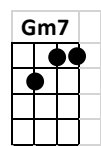

Tears in Heaven

INTRO: F// C// Dm// F// Bb// C7sus4/ C7/ F////

F C Dm F Bb F C Am/C / C7* /
Would you know my name If I saw you in heaven?

F C Dm F Bb F C Am/C / C7* /
Would it be the same If I saw you in heaven?

Dm A Cm6 D Gm7 C7sus4
I must be strong and carry on 'Cause I know I don't be - long

F C// Dm// F// Bb// C7sus4/ C7/ F////
here in heaven

F C Dm F Bb F C Am/C / C7* /
 Would you hold my hand If I saw you in heaven?
 F C Dm F Bb F C Am/C / C7* /
 Would you help me stand If I saw you in heaven?

Dm A Cm6 D Gm7 C7sus4
 I'll find my way through night and day 'Cause I know I just can't stay
 F C// Dm// F// Bb// C7sus4/ C7/ F////
 here in heaven

Ab Gm7 Fm Bb Eb Gm// Cm//
Time can bring you down, time can bend your knees
Ab Gm7 Fm Bb Eb Gm7 C // Am/C / C7* /
Time can break your heart, have you begging please, begging please

F C Dm F Bb F C Am/C / C7* /
 Would you know my name If I saw you in heaven?
 F C Dm F Bb F C Am/C / C7* /
 Would it be the same If I saw you in heaven?

Dm **A** **Cm6** **D** **Gm7** **C7sus4**
I must be strong and carry on 'Cause I know I don't be - long
F **C//** **Dm//** **F//** **Gm7** **C7sus4**
here in heaven 'Cause I know I don't be - long
F **C//** **Dm//** **F//** **Bb//** **C7sus4/** **C7/** **F/**
here in heaven