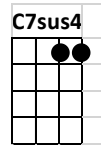

Dm   **A**   **Cm6**   **D**   **Gm7**   **C7sus4**
I must be strong and carry on 'Cause I know I don't be - long
F   **C//** **Dm//** **F//**   **Gm7**   **C7sus4**
here in heaven 'Cause I know I don't be - long
F   **C//** **Dm//** **F//** **Bb//** **C7sus4/** **C7/** **F/**
here in heaven