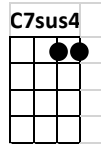

Dm   A   Cm6   D   Gm7   C7sus4
Beyond the door there's peace I'm sure   And I know there'll be no more
          F   C// Dm// F// Bb// C7sus4/ C7/ F////
tears in heaven

F   C   Dm   F   Bb   F   C   Am/C / C7* /
Would you know my name   If I saw you in heaven?
F   C   Dm   F   Bb   F   C   Am/C / C7* /
Would it be the same   If I saw you in heaven?