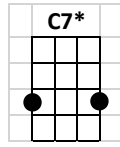

Dm   A   Cm6   D   Gm7   C7sus4
Beyond the door there's peace I'm sure   And I know there'll be no more
          F   C// Dm// F// Bb// C7sus4/ C7/ F////
tears in heaven

F   C   Dm   F   Bb   F   C   Am/C / C7* /
Would you know my name   If I saw you in heaven?
F   C   Dm   F   Bb   F   C   Am/C / C7* /
Would it be the same   If I saw you in heaven?