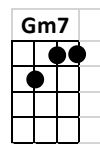

Dm   **A**   **Cm6**   **D**   **Gm7**   **C7sus4**
I must be strong and carry on 'Cause I know I don't be - long
F   **C//** **Dm//** **F//**   **Gm7**   **C7sus4**
here in heaven 'Cause I know I don't be - long
F   **C//** **Dm//** **F//** **Bb//** **C7sus4/** **C7/** **F/**
here in heaven