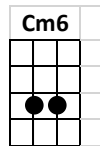

Tears in Heaven

INTRO: F// C// Dm// F// Bb// C7sus4/ C7/ F////

F C Dm F Bb F C Am/C / C7* /
Would you know my name If I saw you in heaven?

F C Dm F Bb F C Am/C / C7* /
Would it be the same If I saw you in heaven?

Dm A Cm6 D Gm7 C7sus4
I must be strong and carry on 'Cause I know I don't be - long

F C// Dm// F// Bb// C7sus4/ C7/ F////
here in heaven

F C Dm F Bb F C Am/C / C7* /
 Would you hold my hand If I saw you in heaven?
 F C Dm F Bb F C Am/C / C7* /
 Would you help me stand If I saw you in heaven?

Dm A Cm6 D Gm7 C7sus4
 I'll find my way through night and day 'Cause I know I just can't stay
 F C// Dm// F// Bb// C7sus4/ C7/ F////
 here in heaven

Ab Gm7 Fm Bb Eb Gm// Cm//
Time can bring you down, time can bend your knees
Ab Gm7 Fm Bb Eb Gm7 C // Am/C / C7* /
Time can break your heart, have you begging please, begging please

F C Dm F Bb F C Am/C / C7* /
 Would you know my name If I saw you in heaven?
 F C Dm F Bb F C Am/C / C7* /
 Would it be the same If I saw you in heaven?

Dm **A** **Cm6** **D** **Gm7** **C7sus4**
I must be strong and carry on 'Cause I know I don't be - long
F **C//** **Dm//** **F//** **Gm7** **C7sus4**
here in heaven 'Cause I know I don't be - long
F **C//** **Dm//** **F//** **Bb//** **C7sus4/** **C7/** **F/**
here in heaven