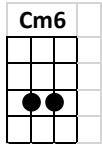

Dm   A   Cm6   D   Gm7   C7sus4
Beyond the door there's peace I'm sure   And I know there'll be no more
          F   C// Dm// F// Bb// C7sus4/ C7/ F////
tears in heaven

F   C   Dm   F   Bb   F   C   Am/C / C7* /
Would you know my name   If I saw you in heaven?
F   C   Dm   F   Bb   F   C   Am/C / C7* /
Would it be the same   If I saw you in heaven?