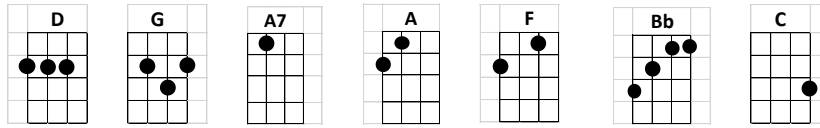

Everyday

INTRO: G//// D//// A////

D G A7
Everyday, it's a gettin' closer,
D G A
Goin' faster than a roller coaster,
D G A7 D//
Love like yours will surely come my way,
G// D// A//
hey, hey, hey

D G A7
Everyday, it's a gettin' faster,
D G A
Everyone says go ahead and ask her,
D G A7 D//
Love like yours will surely come my way,
G// D// A//
hey, hey, hey

G
Everyday seems a little longer,
C
Every way, love's a little stronger,
F
Come what may, do you ever long for
Bb A// A7//
True love from me?