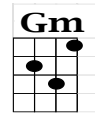

# It Ain't Me Babe – The Turtles

INTRO: Bb// C// F//// ////

F Gm Am C F  
Go 'way from my window Leave at your own chosen speed  
Am Gm Am C F  
I'm not the one you want, babe I'm not the one you need  
Am Gm Am Gm  
You say you're lookin' for someone who's never weak but always strong  
Am Gm Am Gm  
To protect you and de-fend you Whether you are right or wrong  
Bb C  
Someone to open each and every door  
F Bb C F  
But it ain't me, babe No, no, no, it ain't me, babe  
Bb C F ////  
It ain't me you're lookin' for, babe

INTERLUDE: Bb// C// F//// ////

F Gm Am C F  
Go lightly from the ledge, babe Go lightly on the ground  
Gm Am C F  
I'm not the one you want, babe I'll only leave you down  
Am Gm Am Gm  
You say you're lookin' for someone Who'll promise never to part  
Am Gm Am Gm  
Some-one to close his eyes to you Some-one to close his heart  
Bb C  
Someone who will die for you an' more  
F Bb C F  
But it ain't me, babe No, no, no, it ain't me babe  
Bb C F  
Well it ain't me you're lookin' for, babe  
Bb C F  
No, It ain't me you're lookin' for, babe

## It Ain't Me Babe - pg. 2

Bb C F  
I said, No, no, no, it ain't me, babe

Bb C F  
I said, No, no, no, it ain't me, babe

Bb C F  
I said, No, no, no, it ain't me, babe

### **FADE:**

Bb C F  
I said, No, no, no, it ain't me, babe

Bb C F  
I said, No, no, no, it ain't me, babe

**SLOWLY:** Bb// C// F/