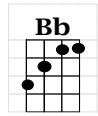

# It Ain't Me Babe – The Turtles

INTRO: Bb// C// F//// ////

F Gm Am C F  
Go 'way from my window Leave at your own chosen speed  
Am Gm Am C F  
I'm not the one you want, babe I'm not the one you need  
Am Gm Am Gm  
You say you're lookin' for someone who's never weak but always strong  
Am Gm Am Gm  
To protect you and de-fend you Whether you are right or wrong  
Bb C  
Someone to open each and every door  
F Bb C F  
But it ain't me, babe No, no, no, it ain't me, babe  
Bb C F ////  
It ain't me you're lookin' for, babe

INTERLUDE: Bb// C// F//// ////

F Gm Am C F  
Go lightly from the ledge, babe Go lightly on the ground  
Gm Am C F  
I'm not the one you want, babe I'll only leave you down  
Am Gm Am Gm  
You say you're lookin' for someone Who'll promise never to part  
Am Gm Am Gm  
Some-one to close his eyes to you Some-one to close his heart  
Bb C  
Someone who will die for you an' more  
F Bb C F  
But it ain't me, babe No, no, no, it ain't me babe  
Bb C F  
Well it ain't me you're lookin' for, babe  
Bb C F  
No, It ain't me you're lookin' for, babe

## It Ain't Me Babe - pg. 2

Bb C F  
I said, No, no, no, it ain't me, babe

Bb C F  
I said, No, no, no, it ain't me, babe

Bb C F  
I said, No, no, no, it ain't me, babe

### **FADE:**

Bb C F  
I said, No, no, no, it ain't me, babe

Bb C F  
I said, No, no, no, it ain't me, babe

**SLOWLY:** Bb// C// F/