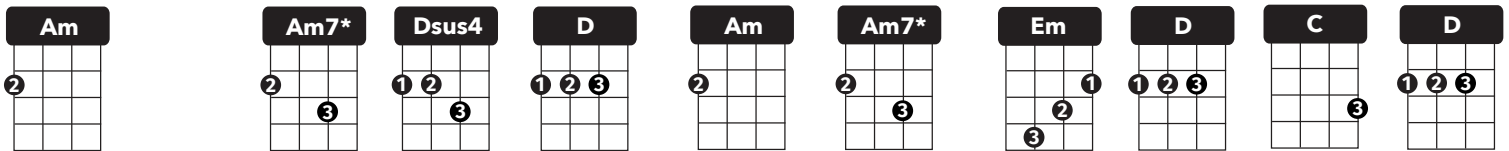

STAIRWAY TO HEAVEN (Part 2)

by Jimmy Page & Robert Plant (Led Zeppelin), 1971

Ukulele arrangement by Cynthia Lin, <http://cynthialin.com/ukulele>

STRUM BREAK

[Am (d dudud) - Am7*/] [Dsus4/ D/] [Am (d dudud) - Am7*/] [Em/ D/ C/ D/]
 Ooh it makes me wonder
 Ooh it makes me wonder

VERSE - *fingerpicking pattern: [(14) - 2 - 3 - 4] per chord like Part 1*

riff4 C G Am Am C [G (counts123) - F/] Am/
 1. There's a feeling I get when I look to the west, & my spirit is crying for lea- ving
 2. In my thoughts I have seen rings of smoke thru the trees, & the voices of those who stand loo- king