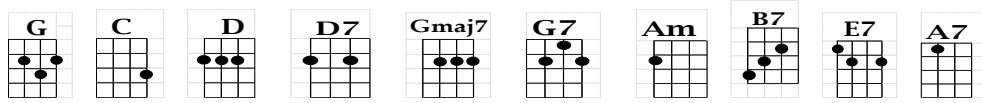

Somebody Done Somebody Wrong Song

INTRO:

G C D D7
It's lonely out tonight... and the feeling just got right

G
For a brand new love song

C G //// ////
Somebody done somebody wrong song

G Gmaj7
 Hey, won't you play ...

G7 C ////
 another somebody done somebody wrong song

G ////
 And make me feel at home

Am D7 G//// ////
 While I miss my baby, while I miss my baby

G B7 E7 A7
 So please play for me a sad melody So sad that it makes everybody cry

D7 G E7
 A real hurting song About a love that's gone wrong

A7 D7//// ////
 Cause I don't want to cry all alone

G Gmaj7
 Hey, won't you play ...

G7 C ////
 another somebody done somebody wrong song

G ////
 And make me feel at home

Am D7 G//// ////
 While I miss my baby, while I miss my baby

Another Somebody Done Somebody Wrong Song - pg. 2

G B7 E7 A7
 So please play for me a sad melody So sad that it makes everybody cry
 D7 G E7
 A real hurting song About a love that's gone wrong
 A7 D7
 Cause I don't want to cry all alone