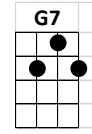

# Eight Days A Week

**INTRO: C//// D//// F//// C/ TACET**

**C D F C**  
**Ooh I need your love babe Guess you know it's true**  
**D F C**  
**Hope you need my love babe Just like I need you**

**Am F Am F**  
**Hold me, love me, hold me, love me**  
**C D F C**  
**Ain't got nothing but love babe Eight days a week**

**C D F C**  
**Love you every day girl Always on my mind**  
**C D F C**  
**One thing I can say girl Love you all the time**

**Am F Am F**  
**Hold me, love me, hold me, love me**  
**C D F C**  
**Ain't got nothing but love babe Eight days a week**

**G/ G/ G/ Am/ TACET**  
**Eight days a week I love you**  
**D/ D/ D/ F G7**  
**Eight days a week Is not enough to show I care**

**C D F C**  
**Ooh I need your love babe Guess you know it's true**  
**C D F C**  
**Hope you need my love babe Just like I need you**

## Eight Days A Week - pg. 2

G/ G/ G/ Am/ TACET  
Eight days a week I love you  
D/ D/ D/ F G7  
Eight days a week Is not enough to show I care

C D F C  
Love you every day girl Always on my mind  
C D F C  
One thing I can say girl Love you all the time