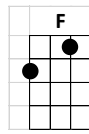

# Eight Days A Week

**INTRO: C//// D//// F//// C/ TACET**

**C D F C**  
**Ooh I need your love babe Guess you know it's true**  
**D F C**  
**Hope you need my love babe Just like I need you**

**Am F Am F**  
**Hold me, love me, hold me, love me**  
**C D F C**  
**Ain't got nothing but love babe Eight days a week**

**C D F C**  
**Love you every day girl Always on my mind**  
**C D F C**  
**One thing I can say girl Love you all the time**

**Am F Am F**  
**Hold me, love me, hold me, love me**  
**C D F C**  
**Ain't got nothing but love babe Eight days a week**

**G/ G/ G/ Am/ TACET**  
**Eight days a week I love you**  
**D/ D/ D/ F G7**  
**Eight days a week Is not enough to show I care**

**C D F C**  
**Ooh I need your love babe Guess you know it's true**  
**C D F C**  
**Hope you need my love babe Just like I need you**

## Eight Days A Week - pg. 2

G/ G/ G/ Am/ TACET  
Eight days a week I love you  
D/ D/ D/ F G7  
Eight days a week Is not enough to show I care

C D F C  
Love you every day girl Always on my mind  
C D F C  
One thing I can say girl Love you all the time