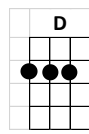

# Eight Days A Week

**INTRO: C//// D//// F//// C/ TACET**

**C D F C**  
**Ooh I need your love babe Guess you know it's true**  
**D F C**  
**Hope you need my love babe Just like I need you**

**Am F Am F**  
**Hold me, love me, hold me, love me**  
**C D F C**  
**Ain't got nothing but love babe Eight days a week**

**C D F C**  
**Love you every day girl Always on my mind**  
**C D F C**  
**One thing I can say girl Love you all the time**

**Am F Am F**  
**Hold me, love me, hold me, love me**  
**C D F C**  
**Ain't got nothing but love babe Eight days a week**

**G/ G/ G/ Am/ TACET**  
**Eight days a week I love you**  
**D/ D/ D/ F G7**  
**Eight days a week Is not enough to show I care**

**C D F C**  
**Ooh I need your love babe Guess you know it's true**  
**C D F C**  
**Hope you need my love babe Just like I need you**

## Eight Days A Week - pg. 2

G/ G/ G/ Am/ TACET  
Eight days a week I love you  
D/ D/ D/ F G7  
Eight days a week Is not enough to show I care

C D F C  
Love you every day girl Always on my mind  
C D F C  
One thing I can say girl Love you all the time