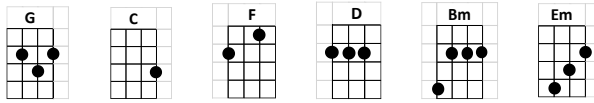

A Hard Day's Night

INTRO: G// C// G//// G// C// G////

G C G F G
It's been a hard day's night and I've been working like a dog

G C G F G
It's been a hard day's night, I should be sleeping like a log

C D
But when I get home to you I find the things that you do