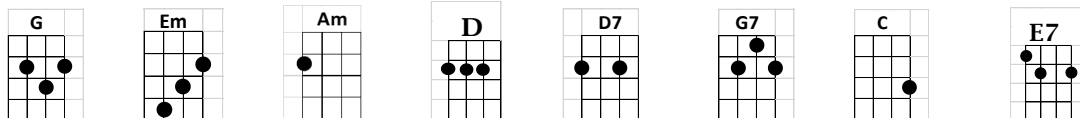

The Wonder of You - Version 2

INTRO: G // Em // Am // D //

G Em
When no-one else can understand me

Am D7
When everything I do is wrong

G Em
You give me hope and consolation

Am D7
You give me strength to carry on

G G7
And you're always there to lend a hand

C D E7
In every - thing I do

Am D7 G// Em// Am// D//
That's the wonder the wonder of you

G Em
And when you smile the world is brighter

Am D7
You touch my hand and I'm a king