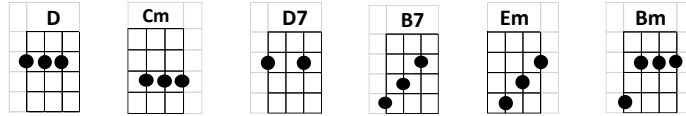

Hooked On A Feeling

INTRO: D G Bm// C// D//
That you're in love with me

G D G7 C
I can't stop this feeling deep inside of me
Cm G D D7
Girl, you just don't realize what you do to me
G B7
When you hold me in your arms so tight
Em G7
You let me know every-thing's all right

C D G//// D C D
I-I-I-I'm hooked on a feeling I'm high on believing
G Bm// C// D//
That you're in love with me

G D G7 C
Lips as sweet as candy, its taste is on my mind
Cm G D D7
Girl, you got me thirsty for another cup o' wine
G D G7 C
Got it bad for you girl, but I don't need no cure
Cm G D D7////
I'll just stay a victim if I can for sure

G B7
All the good love when we're all alone
Em G7
Keep it up girl, yeah you turn me on

Hooked On A Feeling - pg. 2

C D G//// D C D
I-I-I-I'm hooked on a feeling I'm high on believing
G Bm// C// D//
That you're in love with me

G B7
All the good love when we're all alone
Em G7
Keep it up girl, yeah you turn me on

FADE:

C D G//// D C D
I said, I-I-I-I'm hooked on a feeling I'm high on believing
G Bm// C// D// G/
That you're in love with me