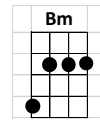

Who'll Stop The Rain?

(COME IN)

INTRO: C //// D //// Em //// G ////

G C G
Long as I remember the rain been comin' down
G C G
Clouds of mystery pourin' confusion on the ground

C G
Good men through the ages
C G
Tryin' to find the sun
C D
And I wonder still I wonder
Em G//// ////
Who'll stop the rain

G C G
I went down Virginia seeking shelter from the storm
G Bm C G
Caught up in the fable I watched the tower grow

C G
Five-year plans and new deals
C G
Wrapped in golden chains
C D
And I wonder, still I wonder
Em
Who'll stop the rain