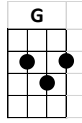

Who'll Stop The Rain?

(COME IN)

INTRO: C //// D //// Em //// G ////

G C G
Long as I remember the rain been comin' down
G C G
Clouds of mystery pourin' confusion on the ground

C G
Good men through the ages
C G
Tryin' to find the sun
C D
And I wonder still I wonder
Em G//// ////
Who'll stop the rain

G C G
I went down Virginia seeking shelter from the storm
G Bm C G
Caught up in the fable I watched the tower grow

C G
Five-year plans and new deals
C G
Wrapped in golden chains
C D
And I wonder, still I wonder
Em
Who'll stop the rain