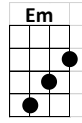

Who'll Stop The Rain?

(COME IN)

INTRO: C //// D //// Em //// G ////

G C G
Long as I remember the rain been comin' down
G C G
Clouds of mystery pourin' confusion on the ground

C G
Good men through the ages
C G
Tryin' to find the sun
C D
And I wonder still I wonder
Em G//// ////
Who'll stop the rain

G C G
I went down Virginia seeking shelter from the storm
G Bm C G
Caught up in the fable I watched the tower grow

C G
Five-year plans and new deals
C G
Wrapped in golden chains
C D
And I wonder, still I wonder
Em
Who'll stop the rain