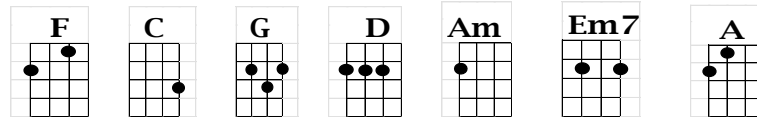

# With A Little Help From My Friends

(COME IN)

INTRO: F// C// G//// F// C// G////

G D Am  
What would you do if I sang out of tune

D G  
Would you stand up and walk out on me?

G D Am  
Lend me your ears and I'll sing you a song

D G  
And I'll try not to sing out of key

F C G  
Oh, I get by with a little help from my friends

F C G  
Mm I get high with a little help from my friends

F C G  
Mm gonna try with a little help from my friends