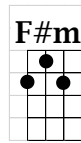

Sunny

INTRO: F#m B7 Em///// C// B7//

Sunny, one so true, I love you

Em G C F#m// B7//

Sunny, Yesterday my life was filled with rain.

Em G C F#7// B7//

Sunny, You smiled at me and really eased the pain.

Em G

Em G C F#m// B7//

Sunny, Thank you for the love you brought my way.

Em G C F

You gave to me your all and all. Now I feel ten feet tall.

F#m B7 Em///// C// B7//

Sunny one so true, I love you.

Em G C F#m// B7//

Sunny one so true, I love you.

Sunny - pg. 2

Em G C F#m// B7//

Sunny, thank you for the truth you let me see.

Em G C F#m// B7//

Sunny, thank you for the facts from A to C.

Em G

My life was torn like a windblown sand, and

C F

A rock was formed when you held my hand.

F#m B7 Em//// C// B7//

Sunny one so true, I love you.

Em G C F#m// B7//

Sunny, Yesterday my life was filled with rain.

Em G C F#m// B7//

Sunny, You smiled at me and really eased the pain.