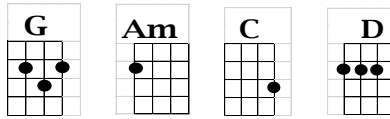

The PLUC Corona Blues -lyrics by Dave Quattrone

Played to the tune of Tennessee Whiskey

G Am
I used to spend Monday morning at the Manor

C D G D
Music's the love that we all share

G Am
Along came a virus they called Corona

INTERLUDE:

G Am
I used to spend Monday morning at the Manor

C D G D
Music's the love that we all share

G Am
Along came a virus they called Corona

C D G D
It took us away and left us too far gone

The PLUC Corona Blues - pg. 2

G **Am**
We are at Peace though we can't be together
C D **G D**
"We will get by, With a little Help from our Friends"
G Am
We have faith and trust in forever
C D **G D**
We'll get along as we stay strong with the love of the song

G Am
We Are as smooth as Nights in White Satin
C D **G D**
We Are as sweet as Sealed with a Kiss
G Am
We Are as warm as a "Chapel of love"
C D **G D**
We all have Peace Love and Ukulele
C D **G C G**
We have Peace.... Love....and Ukulele