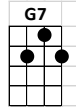

# Twelfth of Never

INTRO: Am F G7 C

**Un-til the twelfth of never I'll still be loving you**

C Am F C  
You ask how much I need you must I ex-plain

G7 C F G  
I need you oh my darling like roses need rain

G7 C F G7  
You ask how long I'll love you I'll tell you true

Am F G7 C  
Un-til the twelfth of never I'll still be loving you

G7 C G7 C  
Hold me close never let me go  
E7 Am Dm G7  
Hold me close melt my heart like April snow

## Twelfth of Never - pg. 2

C                      Am        F        C  
You ask how much I need you must I explain  
G7                      C                      F                      G  
I need you oh my darling like roses need rain  
G7                      C                      F                      G7  
You ask how long I'll love you I'll tell you true  
Am                      F                      G7        C  
Un-til the twelfth of never I'll still be loving you

G7        C        G7                      C  
Hold me close never let me go  
E7        Am    Dm                      G7  
Hold me close melt my heart like April snow

C                      Am        F        C  
I'll love you 'till the blue bells forget to bloom  
G7                      C                      F                      G7  
I'll love you 'till the clover has lost its perfume  
C                      F                      G7  
I'll love you 'till the poets run out of rhyme  
Am                      F                      G7        C  
Un-til the twelfth of never and that's a long long time