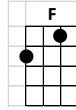

# Twelfth of Never

INTRO: Am F G7 C

**Un-til the twelfth of never I'll still be loving you**

C Am F C  
You ask how much I need you must I ex-plain

G7 C F G  
I need you oh my darling like roses need rain

G7 C F G7  
You ask how long I'll love you I'll tell you true

Am F G7 C  
Un-til the twelfth of never I'll still be loving you

G7 C G7 C  
Hold me close never let me go  
E7 Am Dm G7  
Hold me close melt my heart like April snow

## Twelfth of Never - pg. 2

C                      Am        F        C  
You ask how much I need you must I explain  
G7                      C                      F                      G  
I need you oh my darling like roses need rain  
G7                      C                      F                      G7  
You ask how long I'll love you I'll tell you true  
Am                      F                      G7        C  
Un-til the twelfth of never I'll still be loving you

G7        C        G7                      C  
Hold me close never let me go  
E7        Am    Dm                      G7  
Hold me close melt my heart like April snow

C                      Am        F        C  
I'll love you 'till the blue bells forget to bloom  
G7                      C                      F                      G7  
I'll love you 'till the clover has lost its perfume  
C                      F                      G7  
I'll love you 'till the poets run out of rhyme  
Am                      F                      G7        C  
Un-til the twelfth of never and that's a long long time