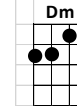

# Twelfth of Never

INTRO: Am F G7 C

**Un-til the twelfth of never I'll still be loving you**

C Am F C  
You ask how much I need you must I ex-plain

G7 C F G  
I need you oh my darling like roses need rain

G7 C F G7  
You ask how long I'll love you I'll tell you true

Am F G7 C  
Un-til the twelfth of never I'll still be loving you

G7 C G7 C  
Hold me close never let me go  
E7 Am Dm G7  
Hold me close melt my heart like April snow

## Twelfth of Never - pg. 2

C                      Am        F        C  
You ask how much I need you must I explain  
G7                      C                      F                      G  
I need you oh my darling like roses need rain  
G7                      C                      F                      G7  
You ask how long I'll love you I'll tell you true  
Am                      F                      G7        C  
Un-til the twelfth of never I'll still be loving you

G7        C        G7                      C  
Hold me close never let me go  
E7        Am    Dm                      G7  
Hold me close melt my heart like April snow

C                      Am        F        C  
I'll love you 'till the blue bells forget to bloom  
G7                      C                      F                      G7  
I'll love you 'till the clover has lost its perfume  
C                      F                      G7  
I'll love you 'till the poets run out of rhyme  
Am                      F                      G7        C  
Un-til the twelfth of never and that's a long long time