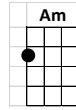

# Twelfth of Never

INTRO: Am F G7 C

**Un-til the twelfth of never I'll still be loving you**

C Am F C  
You ask how much I need you must I ex-plain

G7 C F G  
I need you oh my darling like roses need rain

G7 C F G7  
You ask how long I'll love you I'll tell you true

Am F G7 C  
Un-til the twelfth of never I'll still be loving you

G7 C G7 C  
Hold me close never let me go  
E7 Am Dm G7  
Hold me close melt my heart like April snow

## Twelfth of Never - pg. 2

C                      Am        F        C  
You ask how much I need you must I explain  
G7                      C                      F                      G  
I need you oh my darling like roses need rain  
G7                      C                      F                      G7  
You ask how long I'll love you I'll tell you true  
Am                      F                      G7        C  
Un-til the twelfth of never I'll still be loving you