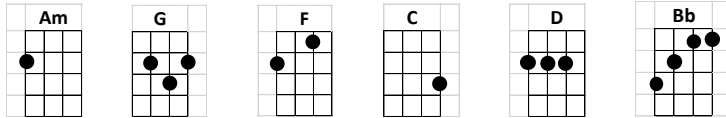

Ruby Tuesday

INTRO: C G Bb F G C G TACET
When you change with every new day Still I'm gonna miss you

Am G F G C//// ////
 She would never say where she came from

Am G F C G//// ////
 Yester-day don't matter if it's gone

Am D G Am D G
 While the sun is bright or in the darkest night

C//// // G//// ////
 No one knows, she comes and goes

C G F C G C
 Goodbye Ruby Tuesday Who could hang a name on you?

G Bb F G C G TACET
 When you change with every new day Still I'm gonna miss you

Am G F C G//// ////
Catch your dreams before they slip a-way

Am D G Am D G C//// //
Dying all the time Lose your dreams and you will lose your mind
G//// ////

Ain't life un-kind?

C G F C G C
Goodbye Ruby Tuesday Who could hang a name on you?
G Bb F G C G TACET
When you change with every new day Still I'm gonna miss you

C G F C G C
Goodbye Ruby Tuesday Who could hang a name on you?
G Bb F
When you change with every new day
G C/ G/
Still I'm gonna miss you