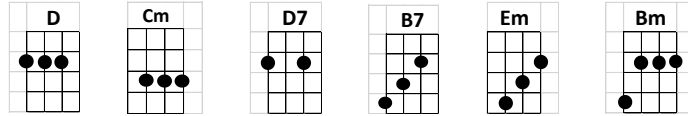

Hooked On A Feeling

INTRO: D G Bm// C// D//
That you're in love with me

G D G7 C
I can't stop this feeling deep inside of me
Cm G D D7
Girl, you just don't realize what you do to me
G B7
When you hold me in your arms so tight
Em G7
You let me know every-thing's all right

C D G//// D C D
I-I-I-I'm hooked on a feeling I'm high on believing
G Bm// C// D//
That you're in love with me

G D G7 C
Lips as sweet as candy, its taste is on my mind
Cm G D D7
Girl, you got me thirsty for another cup o' wine
G D G7 C
Got it bad for you girl, but I don't need no cure
Cm G D D7////
I'll just stay a victim if I can for sure

G B7
All the good love when we're all alone
Em G7
Keep it up girl, yeah you turn me on

Hooked On A Feeling - pg. 2

C D G//// D C D
I-I-I-I'm hooked on a feeling I'm high on believing
G Bm// C// D//
That you're in love with me

G B7
All the good love when we're all alone
Em G7
Keep it up girl, yeah you turn me on

FADE:

C D G//// D C D
I said, I-I-I-I'm hooked on a feeling I'm high on believing
G Bm// C// D// G/
That you're in love with me