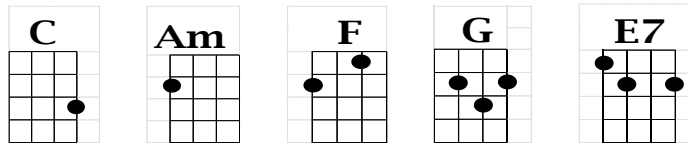

Hallelujah - PLUC version

INTRO: C// Am// C// Am//

C Am
Now I've heard there was a list of chords

C Am
That I should play 'til I got bored

F G C G C F G
Mary told me I must practice daily It goes like this, C, F, G - 7

Am F
It's beginning to sound a bit like heaven

G E7 Am
But my fingers hurt when I play my uku-lele

F Am F C// G// C// Am// C// Am//
Uku-lele, uku-lele, Uku-lele, uku - le-----le

C Am C Am
On AGT they sang this song But I believe they got it wrong

F G C G
The vocals sounded shrill and far to wail-ey

C F G Am F
But sometimes when the spirit moves I'm sure that snarky Simon approves

G E7 Am
I'll play his song upon my uku-lele

F Am F C// G// C// Am// C// Am//
Uku-lele, uku-lele , Uku-lele, uku-le-----le

C Am C Am
So armed with my half-dozen chords I'm setting out to tread the boards
F G C G
At Folk Club sessions, PLUC and so much more!
C F G Am F
From jazz, hard-metal, country, pop to a little bit of Beatles Rock
G E7 Am
You'll hear them all upon my uku-lele