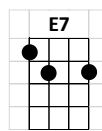

The Letter

INTRO:

(COME IN)

Am F E7 Am
Lonely days are gone, I'm a goin' home My baby jus' wrote me a letter

Am F Am D7
Gimme a ticket for an aeroplane Ain't got time to take a fast train

Am F E7 Am////
Lonely days are gone, I'm a goin' home My baby jus' wrote me a letter

Am F
I don't care how much money I gotta spend

Am D7
I got to get back to my baby again

Am F E7 Am////
Lonely days are gone, I'm a goin' home My baby jus' wrote me a letter

C G
Well, she wrote me a letter

F C G //// ////
Says she couldn't live with-out me no more

C G
Listen mister can't you see

F C G E7
I gotta get back to my baby once more Any way, yeah

Am F Am D7
Gimme a ticket for an aeroplane Ain't got time to take a fast train

Am F E7 Am////
Lonely days are gone, I'm a goin' home My baby jus' wrote me a letter

The Letter - pg. 2

C G
Well, she wrote me a letter

F C G //// ////
Says she couldn't live with-out me no more

C G
Listen mister can't you see