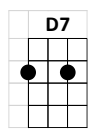

The Letter

INTRO:

(COME IN)

Am F E7 Am
Lonely days are gone, I'm a goin' home My baby jus' wrote me a letter

Am F Am D7
Gimme a ticket for an aeroplane Ain't got time to take a fast train

Am F E7 Am////
Lonely days are gone, I'm a goin' home My baby jus' wrote me a letter

Am F
I don't care how much money I gotta spend

Am D7
I got to get back to my baby again

Am F E7 Am////
Lonely days are gone, I'm a goin' home My baby jus' wrote me a letter

C G
Well, she wrote me a letter

F C G //// ////
Says she couldn't live with-out me no more

C G
Listen mister can't you see

F C G E7
I gotta get back to my baby once more Any way, yeah

Am F Am D7
Gimme a ticket for an aeroplane Ain't got time to take a fast train

Am F E7 Am////
Lonely days are gone, I'm a goin' home My baby jus' wrote me a letter

The Letter - pg. 2

C G
Well, she wrote me a letter

F C G //// ////
Says she couldn't live with-out me no more

C G
Listen mister can't you see