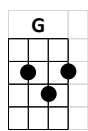

The Letter

INTRO:

(COME IN)

Am F E7 Am
Lonely days are gone, I'm a goin' home My baby jus' wrote me a letter

Am F Am D7
Gimme a ticket for an aeroplane Ain't got time to take a fast train

Am F E7 Am////
Lonely days are gone, I'm a goin' home My baby jus' wrote me a letter

Am F
I don't care how much money I gotta spend

Am D7
I got to get back to my baby again

Am F E7 Am////
Lonely days are gone, I'm a goin' home My baby jus' wrote me a letter

C G
Well, she wrote me a letter

F C G //// ////
Says she couldn't live with-out me no more

C G
Listen mister can't you see

F C G E7
I gotta get back to my baby once more Any way, yeah

Am F Am D7
Gimme a ticket for an aeroplane Ain't got time to take a fast train

Am F E7 Am////
Lonely days are gone, I'm a goin' home My baby jus' wrote me a letter

The Letter - pg. 2

C G
Well, she wrote me a letter

F C G //// ////
Says she couldn't live with-out me no more

C G
Listen mister can't you see