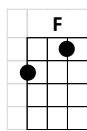

The Letter

INTRO:

(COME IN)

Am F E7 Am
Lonely days are gone, I'm a goin' home My baby jus' wrote me a letter

Am F Am D7
Gimme a ticket for an aeroplane Ain't got time to take a fast train

Am F E7 Am////
Lonely days are gone, I'm a goin' home My baby jus' wrote me a letter

Am F
I don't care how much money I gotta spend

Am D7
I got to get back to my baby again

Am F E7 Am////
Lonely days are gone, I'm a goin' home My baby jus' wrote me a letter

C G
Well, she wrote me a letter

F C G //// ////
Says she couldn't live with-out me no more

C G
Listen mister can't you see

F C G E7
I gotta get back to my baby once more Any way, yeah

Am F Am D7
Gimme a ticket for an aeroplane Ain't got time to take a fast train

Am F E7 Am////
Lonely days are gone, I'm a goin' home My baby jus' wrote me a letter

The Letter - pg. 2

C G
Well, she wrote me a letter

F C G //// ////
Says she couldn't live with-out me no more

C G
Listen mister can't you see