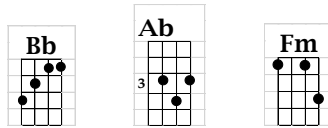

Young Girl

Intro: C////
Wo-oh

F/ Am/ TACET Em
Young girl, get out of my mind
F Em
My love for you is way out of line
D G Bb Ab//// ////
Better run girl you're much too young girl

C F Cmaj7//// F// G//
With all the charms of a woman
C F Cmaj7//// F// G//
You've kept the secret of your youth
E7 F
You led me to believe you're old enough
Fm C G Ab C////
To give me love And now it hurts to know the truth Wo-oh

F Em
Young girl, get out of my mind
F Em
My love for you is way out of line
D G Bb Ab//// ////
Better run girl you're much too young girl

C F Cmaj7//// F// G//
Beneath your perfume and your make-up
C F Cmaj7//// F// G//
You're just a baby in dis-guise
E7 F
And though you know that it's wrong to be
Fm C G Ab C////
A - lone with me... that come on look is in your eyes Wo-oh

Young Girl - pg. 2

F Em
Young girl, get out of my mind
F Em
My love for you is way out of line
D G Bb Ab//// ////
Better run girl you're much too young girl

C F Cmaj7//// F// G//
So hurry home to your mama
C F Cmaj7//// F// G//
I'm sure she wonders where you are
E7 F
Get out of here before I have the time
Fm C G Ab C////
To change my mind 'Cause I'm a-fraid we'll go too far Wo-oh

F Em
Young girl, get out of my mind
F Em
My love for you is way out of line
D G Bb Ab//// ////
Better run girl you're much too young girl

FADE:

F Em
Young girl, get out of my mind
F Em
My love for you is way out of line
D G Bb Ab//// //// C/
Better run girl you're much too young girl