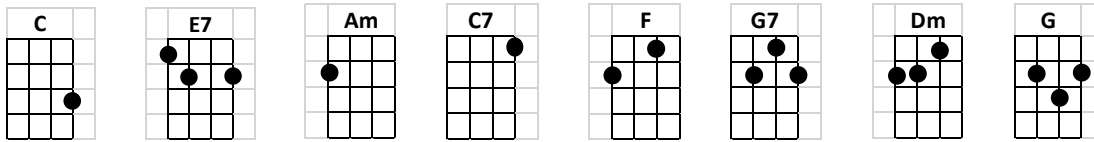

A Kind of Hush

(COME IN)

INTRO: G7//// //

C E7 Am C7

There's a kind of hush all over the world to-night

F G7 C

All over the world you can hear the sounds of lovers in love

G7

You know what I mean

C E7 Am C7

Just the two of us and nobody else in sight

F G7 C//// C7////

There's nobody else and I'm feeling good just holding you tight

F Dm Am Dm G

So listen very carefully Closer now and you will see what I mean

G7 F Dm

It isn't a dream The only sound that you will hear

Am Dm G G7//// //

Is when I whisper in your ear I love you forever and ever

C E7 Am C7

There's a kind of hush all over the world to-night

F G7 C//// //