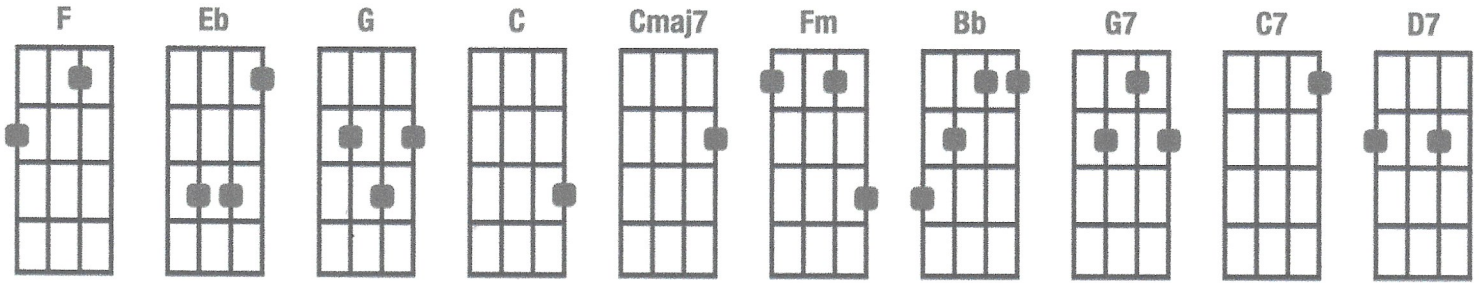

SOMETHING THE BEATLES

INTRO F // Eb / G /

STRUMMING PATTERN
D D D DU

VERSE 1

C Cmaj7 C7 F
 Something in the way she moves attracts me like no other lover
 D7 G Am Am maj7 Am7 D
 Something in the way she woos me I don't want to leave her now, you know I believe and how.

LINK F // Eb / G /

VERSE 2

C Cmaj7 C7 F
 Somewhere in her smile she knows that I don't need no other lover.
 D7 G Am Am maj7 Am7 D
 Something in her style that shows me I don't want to leave her now, you know I believe and how.

LINK F // Eb / G / A ///

BRIDGE

A C#m F#m A D G A
 You're asking me will my love grow, I don't know, I don't know.
 A C#m F#m A D G C
 You stick around now, it may show, I don't know, I don't know.

SOLO

C /// Cmaj7 /// C7 /// F /// D7 /// G ///
 Am // Am maj7 // Am7 // D // F // Eb / G /

VERSE 3

C Cmaj7 C7 F
 Something in the way she knows, and all I have to do is think of her.
 D7 G Am Am maj7 Am7 D
 Something in the things she shows me. I don't want to leave her now, you know I believe, and how.