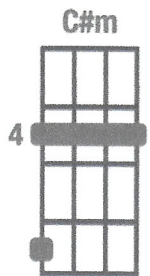

SOMETHING THE BEATLES

INTRO F // Eb / G /

STRUMMING PATTERN
D D D DU

VERSE 1

C Cmaj7 C7 F
 Something in the way she moves attracts me like no other lover
 D7 G Am Am maj7 Am7 D
 Something in the way she woos me I don't want to leave her now, you know I believe and how.

LINK F // Eb / G /

VERSE 2

C Cmaj7 C7 F
 Somewhere in her smile she knows that I don't need no other lover.
 D7 G Am Am maj7 Am7 D
 Something in her style that shows me I don't want to leave her now, you know I believe and how.

LINK F // Eb / G / A ///

BRIDGE

A C#m F#m A D G A
 You're asking me will my love grow, I don't know, I don't know.
 A C#m F#m A D G C
 You stick around now, it may show, I don't know, I don't know.

SOLO

C /// Cmaj7 /// C7 /// F /// D7 /// G ///
 Am // Am maj7 // Am7 // D // F // Eb / G /