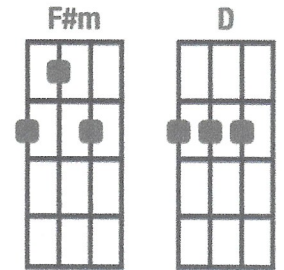

SOMETHING THE BEATLES

INTRO F // Eb / G /

STRUMMING PATTERN
D D D DU

VERSE 1

C Cmaj7 C7 F
 Something in the way she moves attracts me like no other lover
 D7 G Am Am maj7 Am7 D
 Something in the way she woos me I don't want to leave her now, you know I believe and how.

LINK F // Eb / G /

VERSE 2

C Cmaj7 C7 F
 Somewhere in her smile she knows that I don't need no other lover.
 D7 G Am Am maj7 Am7 D
 Something in her style that shows me I don't want to leave her now, you know I believe and how.

LINK F // Eb / G / A ///

BRIDGE

A C#m F#m A D G A
 You're asking me will my love grow, I don't know, I don't know.
 A C#m F#m A D G C
 You stick around now, it may show, I don't know, I don't know.

SOLO

C /// Cmaj7 /// C7 /// F /// D7 /// G ///
 Am // Am maj7 // Am7 // D // F // Eb / G /

VERSE 3

C Cmaj7 C7 F
 Something in the way she knows, and all I have to do is think of her.
 D7 G Am Am maj7 Am7 D
 Something in the things she shows me. I don't want to leave her now, you know I believe, and how.