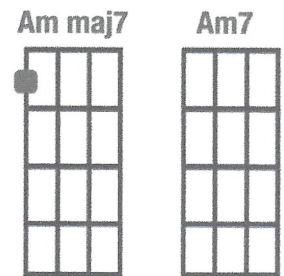

SOMETHING THE BEATLES

INTRO F // Eb / G /

STRUMMING PATTERN
D D D DU

VERSE 1

C Cmaj7 C7 F
 Something in the way she moves attracts me like no other lover
 D7 G Am Am maj7 Am7 D
 Something in the way she woos me I don't want to leave her now, you know I believe and how.

LINK F // Eb / G /

VERSE 2

C Cmaj7 C7 F
 Somewhere in her smile she knows that I don't need no other lover.
 D7 G Am Am maj7 Am7 D
 Something in her style that shows me I don't want to leave her now, you know I believe and how.

VERSE 3

C Cmaj7 C7 F
 Something in the way she knows, and all I have to do is think of her.
 D7 G Am Am maj7 Am7 D
 Something in the things she shows me. I don't want to leave her now, you know I believe, and how.