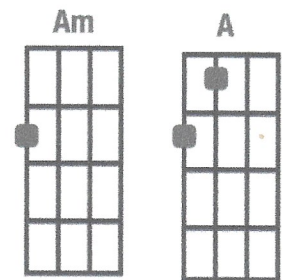

SOMETHING THE BEATLES

INTRO F // Eb / G /

STRUMMING PATTERN
D D D DU

VERSE 1

C Cmaj7 C7 F
 Something in the way she moves attracts me like no other lover
 D7 G Am Am maj7 Am7 D
 Something in the way she woos me I don't want to leave her now, you know I believe and how.

LINK F // Eb / G /

VERSE 2

C Cmaj7 C7 F
 Somewhere in her smile she knows that I don't need no other lover.
 D7 G Am Am maj7 Am7 D
 Something in her style that shows me I don't want to leave her now, you know I believe and how.

LINK F // Eb / G / A ///

BRIDGE

A C#m F#m A D G A
 You're asking me will my love grow, I don't know, I don't know.
 A C#m F#m A D G C
 You stick around now, it may show, I don't know, I don't know.

SOLO

C /// Cmaj7 /// C7 /// F /// D7 /// G ///
 Am // Am maj7 // Am7 // D // F // Eb / G /

VERSE 3

C Cmaj7 C7 F
 Something in the way she knows, and all I have to do is think of her.
 D7 G Am Am maj7 Am7 D
 Something in the things she shows me. I don't want to leave her now, you know I believe, and how.