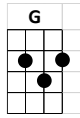

# Bad Moon Rising

INTRO: C G  
**Don't go 'round tonight It's bound to take your life**  
(COME IN)  
D7 C G//// /////  
**There's a bad moon on the rise**

G D7 C G  
I see a bad moon a-rising  
D7 C G  
I see trouble on the way  
D7 C G  
I see earth - quakes and lightnin'  
D7 C G//// /////  
I see bad times to-day

C  
Don't go 'round tonight  
G  
It's bound to take your life  
D7 C G//// /////  
There's a bad moon on the rise

D7 C G  
I hear hurri - canes a-blowing  
D7 C G  
I know the end is coming soon  
D7 C G  
I fear rivers over - flowing  
D7 C G//// /////  
I hear the voice of rage and ruin

## Bad Moon Rising - pg. 2

INTERLUDE: G D7 C G  
I see a bad moon a-rising  
D7 C G  
I see trouble on the way  
D7 C G  
I see earth - quakes and lightnin'  
D7 C G//// //

C  
Don't go 'round tonight  
G  
It's bound to take your life  
D7 C G//// //

C  
Don't go 'round tonight  
G  
It's bound to take your life  
D7 C G //// D7 //// G /  
There's a bad moon on the rise