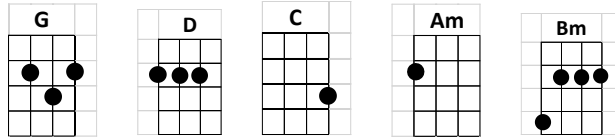

A Groovy Kind of Love

Intro: D G D
Wouldn't you a-gree baby you and me
G //// D / TACET
got a groovy kind of love

G D
When I'm feeling blue all I have to do
G C
Is take a look at you then I'm not so blue
Am Bm
When you're close to me I can feel your heartbeat
Am D
I can hear you breathing in my ear
G D
Wouldn't you a-gree baby you and me
G //// D //
got a groovy kind of love

G D
Anytime you want to you can turn me onto
G C
Anything you want to anytime at all
Am Bm
When I kiss your lips oooh I start to shiver
Am D
Can't control the quivering inside
G D
Wouldn't you agree baby you and me
G //// D //
got a groovy kind of love

A Groovy Kind of Love - pg. 2

INTERLUDE:

D G D
When I'm feeling blue all I have to do
G C
Is take a look at you then I'm not so blue
Am Bm
When you're close to me, I can feel your heartbeat
Am D//
I can hear you breathing near my ear

G D
When I'm feeling blue all I have to do
G C
Is take a look at you then I'm not so blue
Am Bm
When I'm in your arms nothing seems to matter
Am D
My whole world could shatter I don't care
G D
Wouldn't you agree baby you and me
G //// D //
got a groovy kind of love