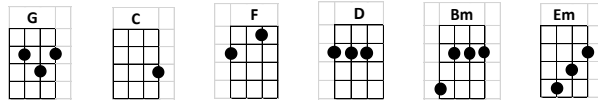

A Hard Day's Night

(COME IN)

INTRO: G// C// G//// G// C// G////

G C G F G
It's been a hard day's night and I've been working like a dog

G C G F G
It's been a hard day's night, I should be sleeping like a log