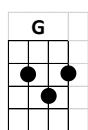

The Letter

INTRO:

Am F E7 Am
Lonely days are gone, I'm a goin' home My baby jus' wrote me a letter

Am F Am D7
Gimme a ticket for an aeroplane Ain't got time to take a fast train

Am F E7 Am////
Lonely days are gone, I'm a goin' home My baby jus' wrote me a letter

Am F
I don't care how much money I gotta spend

Am D7
I got to get back to my baby again

Am F E7 Am////
Lonely days are gone, I'm a goin' home My baby jus' wrote me a letter

C G
Well, she wrote me a letter

F C G //// ////
Says she couldn't live with-out me no more

C G
Listen mister can't you see

F C G E7
I gotta get back to my baby once more Any way, yeah

Am F Am D7
Gimme a ticket for an aeroplane Ain't got time to take a fast train

Am F E7 Am////
Lonely days are gone, I'm a goin' home My baby jus' wrote me a letter

The Letter - pg. 2

C G
Well, she wrote me a letter

F C G //// ////
Says she couldn't live with-out me no more

C G
Listen mister can't you see