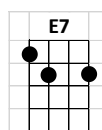

The Letter

INTRO:

Am F E7 Am
Lonely days are gone, I'm a goin' home My baby jus' wrote me a letter

Am F Am D7
Gimme a ticket for an aeroplane Ain't got time to take a fast train

Am F E7 Am////
Lonely days are gone, I'm a goin' home My baby jus' wrote me a letter

Am F
I don't care how much money I gotta spend

Am D7
I got to get back to my baby again

Am F E7 Am////
Lonely days are gone, I'm a goin' home My baby jus' wrote me a letter

C G
Well, she wrote me a letter

F C G //// ////
Says she couldn't live with-out me no more

C G
Listen mister can't you see

F C G E7
I gotta get back to my baby once more Any way, yeah

Am F Am D7
Gimme a ticket for an aeroplane Ain't got time to take a fast train

Am F E7 Am////
Lonely days are gone, I'm a goin' home My baby jus' wrote me a letter

The Letter - pg. 2

C G
Well, she wrote me a letter

F C G //// ////
Says she couldn't live with-out me no more

C G
Listen mister can't you see