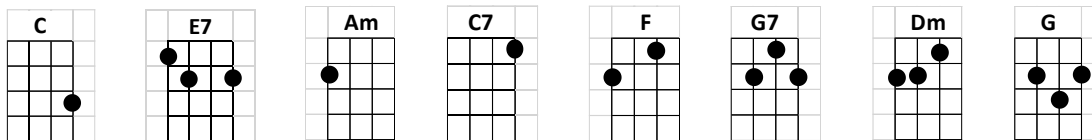

A Kind of Hush

(COME IN)

INTRO: G7//// //

C E7 Am C7

There's a kind of hush all over the world to-night

F G7 C

All over the world you can hear the sounds of lovers in love

G7

You know what I mean

C E7 Am C7

Just the two of us and nobody else in sight

F G7 C//// C7////

There's nobody else and I'm feeling good just holding you tight

F Dm Am Dm G

So listen very carefully Closer now and you will see what I mean

G7 F Dm

It isn't a dream The only sound that you will hear

Am Dm G G7//// //

Is when I whisper in your ear I love you forever and ever

C E7 Am C7

There's a kind of hush all over the world to-night

F G7 C//// //